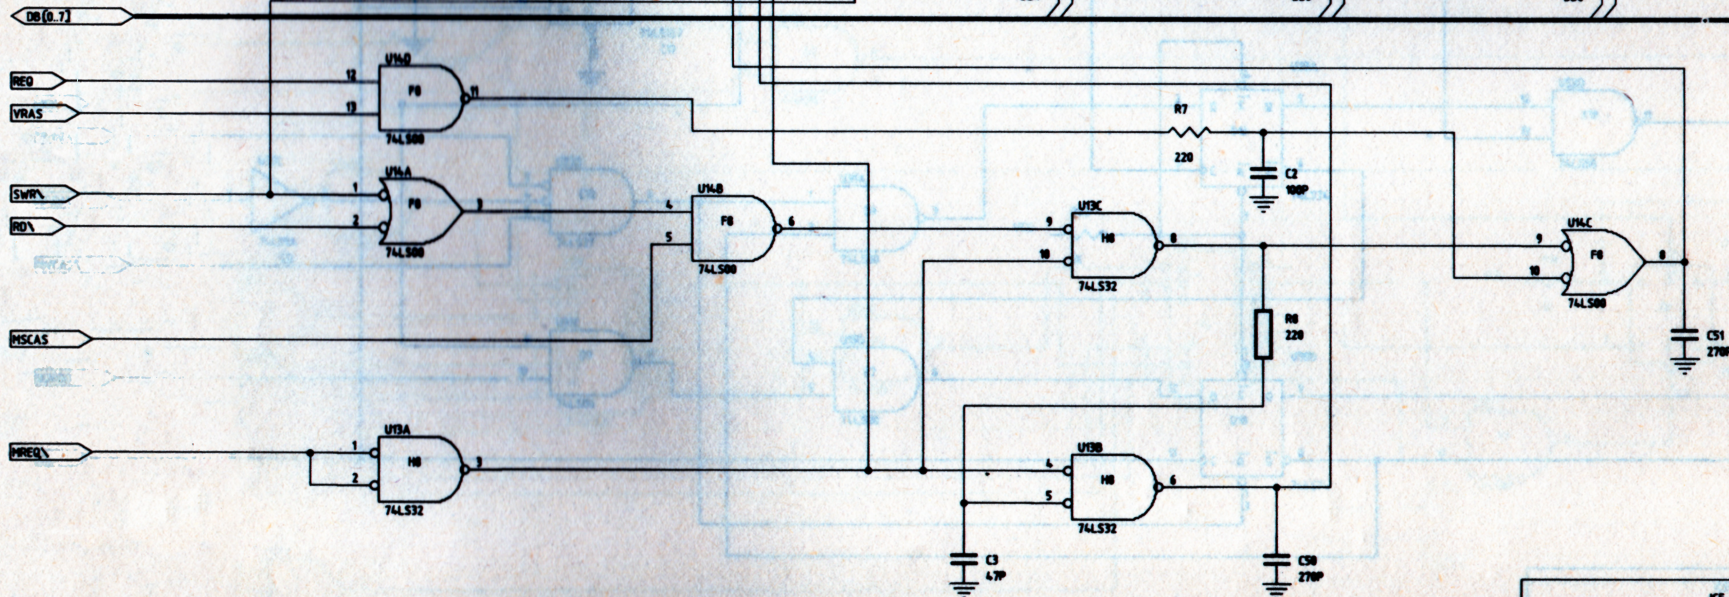

# HC 88

SCHEME LOGICE

ice  felix  
Data Processing Systems

**întreprinderea de calculatoare electronice**

PROMEN\  
MREQ\  
A0.6  
D0.7

ICE - APME		
Title		
HC66 64K RAM		
Size	Document Number	REV
B	069300350	A
Date:	May 3, 1989	Sheet 3 of 14

ICE - APHE			
Title			
HC00 Timing			
Size	Document Number	REV	
B	069300350	A	
Date:	May 3, 1989	Sheet	4 of 4

ICE - APME		
Title		
HC88COUNTERS		
Size	Document Number	REV
B	869300350	A
Date:	May 4, 1989	Sheet 6 of 14

ICE-APME			
Title			
HC08 CONNECTORS			
Size	Document Number		REV
B	869 400 350		A
Date:	December 13, 1989	Sheet	14 of 14

A15  
A14  
A13  
A12  
A11  
A10  
A9  
A8

I.C.E. FELIX A.P.M.E.		
Title		
K036 KEYBOARD		
Size	Document Number	REV
B	069.360.322	T
Date:	January 1, 1980	Sheet 1 of 1