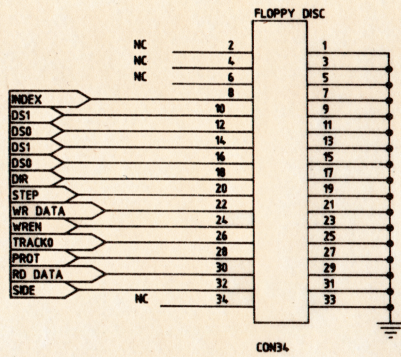

ICE - APHE			
Title			
HC00 Timing			
Size	Document Number	REV	
B	069300350	A	
Date:	May 3, 1989	Sheet	4 of 4

ICE - APME		
Title		
HC88COUNTERS		
Size	Document Number	REV
B	869300350	A
Date:	May 4, 1989	Sheet 6 of 14

ICE-APME			
Title			
HC08 CONNECTORS			
Size	Document Number		REV
B	869 400 350		A
Date:	December 13, 1989	Sheet	14 of 14

A15  
A14  
A13  
A12  
A11  
A10  
A9  
A8

I.C.E. FELIX A.P.M.E.		
Title		
K036 KEYBOARD		
Size	Document Number	REV
B	069.360.322	T
Date:	January 1, 1980	Sheet 1 of 1