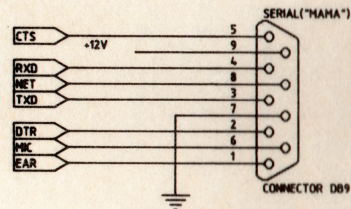

ICE - APHE			
Title			
HC00 Timing			
Size	Document Number	REV	
B	069300350	A	
Date:	May 3, 1989	Sheet	4 of 4

ICE - APME		
Title		
HC88COUNTERS		
Size	Document Number	REV
B	869300350	A
Date:	May 4, 1989	Sheet 6 of 14

ICE-APME			
Title			
HC08 CONNECTORS			
Size	Document Number		REV
B	869 400 350		A
Date:	December 13, 1989	Sheet	14 of 14

A15  
A14  
A13  
A12  
A11  
A10  
A9  
A8

I.C.E. FELIX A.P.M.E.		
Title		
K036 KEYBOARD		
Size	Document Number	REV
B	069.360.322	T
Date:	January 1, 1980	Sheet 1 of 1