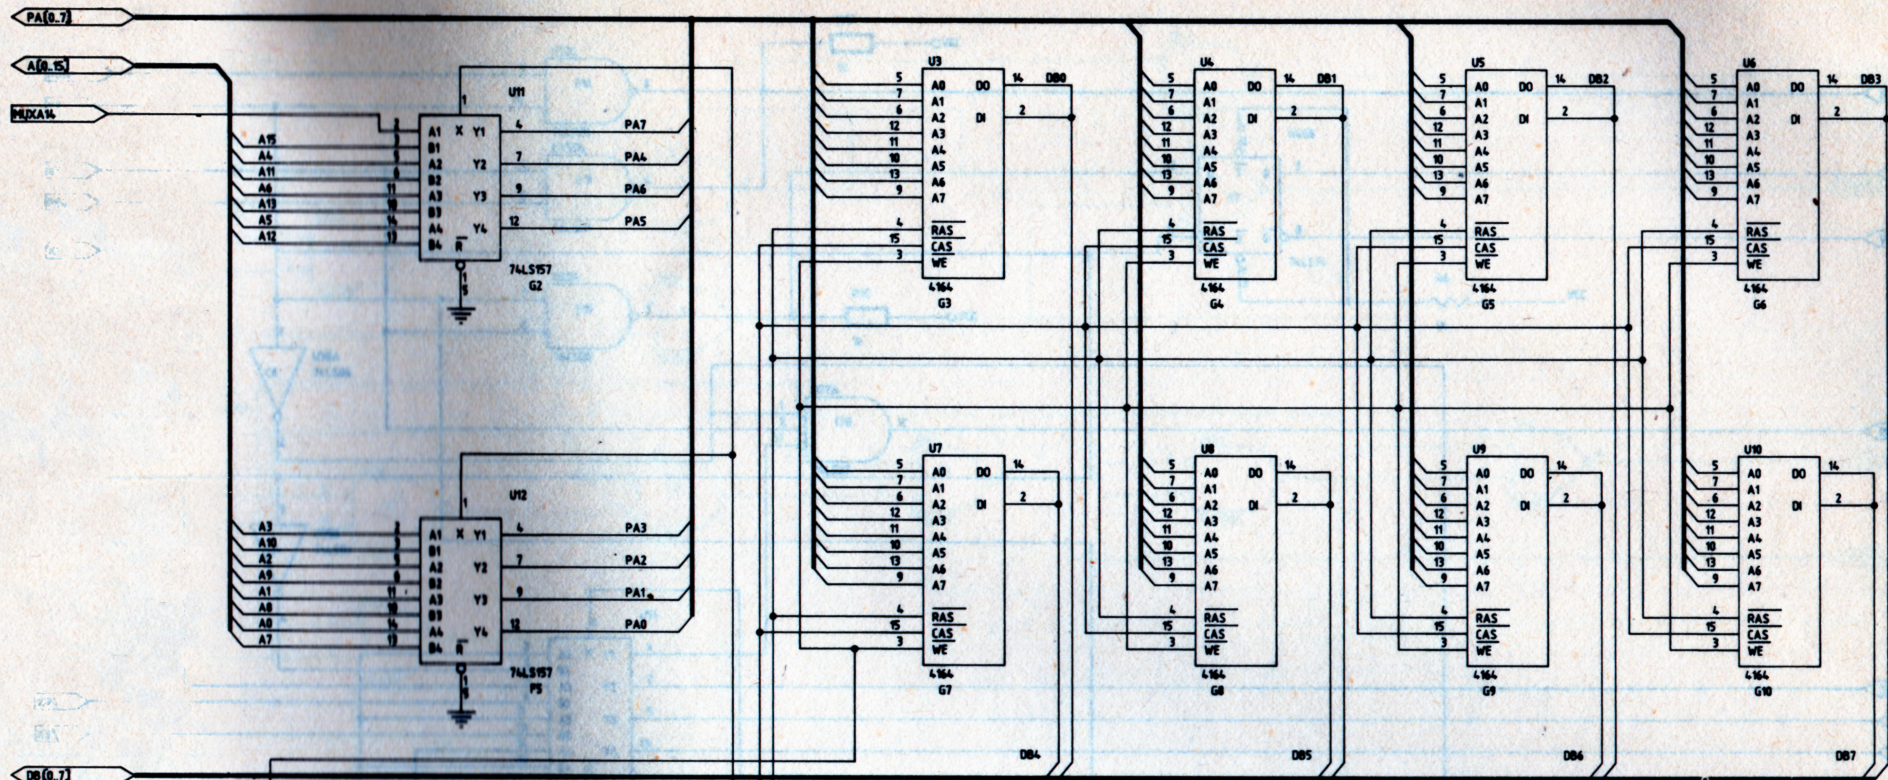

# HC 88

SCHEME LOGICE

ice  felix  
Data Processing Systems

**întreprinderea de calculatoare electronice**

PROMEN\  
MREQ\  
A0.6  
D0.7

ICE - APME		
Title		
HC66 64K RAM		
Size	Document Number	REV
B	069300350	A
Date:	May 3, 1989	Sheet 3 of 14

ICE - APHE			
Title			
HC00 Timing			
Size	Document Number	REV	
B	069300350	A	
Date:	May 3, 1989	Sheet	4 of 4

ICE - APME		
Title		
HC88COUNTERS		
Size	Document Number	REV
B	869300350	A
Date:	May 4, 1989	Sheet 6 of 14

ICE-APME			
Title			
HC08 CONNECTORS			
Size	Document Number		REV
B	869 400 350		A
Date:	December 13, 1989	Sheet	14 of 14

A15  
A14  
A13  
A12  
A11  
A10  
A9  
A8

I.C.E. FELIX A.P.M.E.		
Title		
K036 KEYBOARD		
Size	Document Number	REV
B	069.360.322	T
Date:	January 1, 1980	Sheet 1 of 1