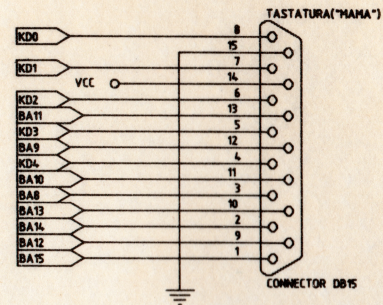

ICE - APHE			
Title			
HC00 Timing			
Size	Document Number	REV	
B	069300350	A	
Date:	May 3, 1989	Sheet	4 of 4

ICE - APME		
Title		
HC88COUNTERS		
Size	Document Number	REV
B	869300350	A
Date:	May 4, 1989	Sheet 6 of 14

ICE-APME			
Title			
HC08 CONNECTORS			
Size	Document Number		REV
B	869 400 350		A
Date:	December 13, 1989	Sheet	14 of 14

A15  
A14  
A13  
A12  
A11  
A10  
A9  
A8

I.C.E. FELIX A.P.M.E.		
Title		
K036 KEYBOARD		
Size	Document Number	REV
B	069.360.322	T
Date:	January 1, 1980	Sheet 1 of 1