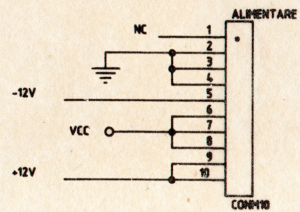

ICE - APHE			
Title			
HC00 Timing			
Size	Document Number	REV	
B	069300350	A	
Date:	May 3, 1989	Sheet	4 of 4

ICE - APME		
Title		
HC88COUNTERS		
Size	Document Number	REV
B	869300350	A
Date:	May 4, 1989	Sheet 6 of 14

ICE-APME			
Title			
HC08 CONNECTORS			
Size	Document Number		REV
B	869 400 350		A
Date:	December 13, 1989	Sheet	14 of 14

A15  
A14  
A13  
A12  
A11  
A10  
A9  
A8

I.C.E. FELIX A.P.M.E.		
Title		
K036 KEYBOARD		
Size	Document Number	REV
B	069.360.322	T
Date:	January 1, 1980	Sheet 1 of 1