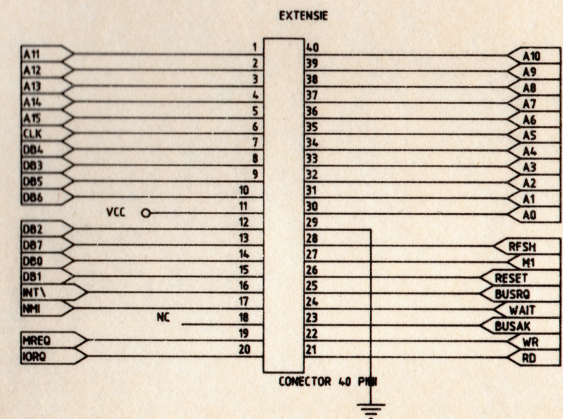

ICE - APHE			
Title			
HC00 Timing			
Size	Document Number	REV	
B	069300350	A	
Date:	May 3, 1989	Sheet	4 of 4

ICE - APME		
Title		
HC88COUNTERS		
Size	Document Number	REV
B	869300350	A
Date:	May 4, 1989	Sheet 6 of 14

ICE-APME			
Title			
HC08 CONNECTORS			
Size	Document Number		REV
B	869 400 350		A
Date:	December 13, 1989	Sheet	14 of 14

A15  
A14  
A13  
A12  
A11  
A10  
A9  
A8

I.C.E. FELIX A.P.M.E.		
Title		
K036 KEYBOARD		
Size	Document Number	REV
B	069.360.322	T
Date:	January 1, 1980	Sheet 1 of 1