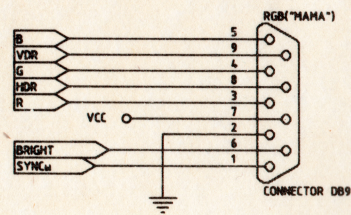

ICE - APHE			
Title			
HC00 Timing			
Size	Document Number	REV	
B	069300350	A	
Date:	May 3, 1989	Sheet	4 of 4

ICE - APME		
Title		
HC88COUNTERS		
Size	Document Number	REV
B	869300350	A
Date:	May 4, 1989	Sheet 6 of 14

ICE-APME			
Title			
HC08 CONNECTORS			
Size	Document Number		REV
B	869 400 350		A
Date:	December 13, 1989	Sheet	14 of 14

A15  
A14  
A13  
A12  
A11  
A10  
A9  
A8

I.C.E. FELIX A.P.M.E.		
Title		
K036 KEYBOARD		
Size	Document Number	REV
B	069.360.322	T
Date:	January 1, 1980	Sheet 1 of 1