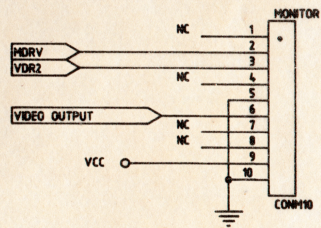

ICE-APME			
Title			
HC08 CONNECTORS			
Size	Document Number		REV
B	869 400 350		A
Date:	December 13, 1989	Sheet	14 of 14

A15  
A14  
A13  
A12  
A11  
A10  
A9  
A8

I.C.E. FELIX A.P.M.E.		
Title		
K036 KEYBOARD		
Size	Document Number	REV
B	069.360.322	T
Date:	January 1, 1980	Sheet 1 of 1